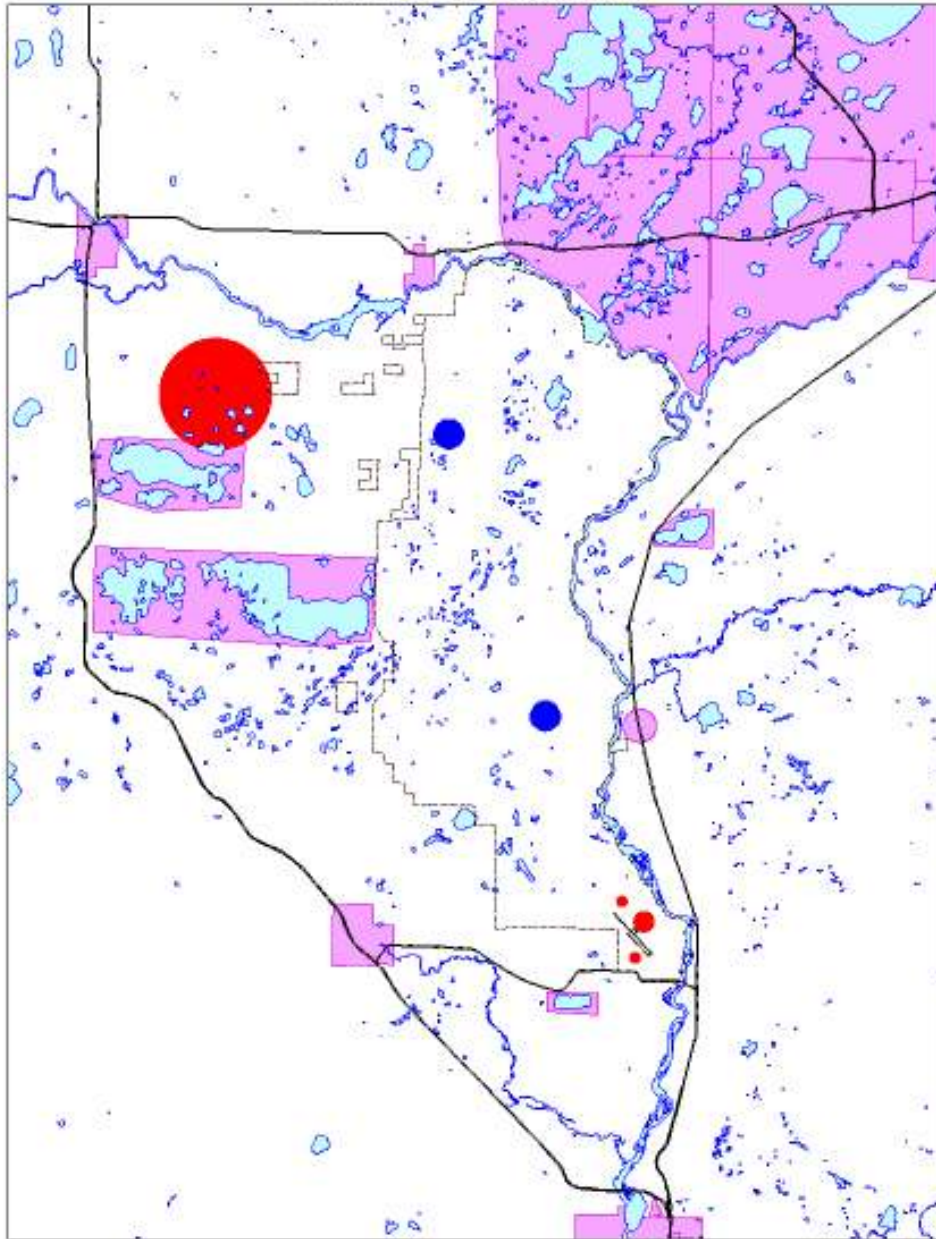

FLY NEIGHBORLY

∩ Camp Ripley Boundary
∩ Major Roadways

■ NO FLY Areas
■ Noise Sensitive 3000' MSL
● Drop Zones
■ Lakes and Rivers