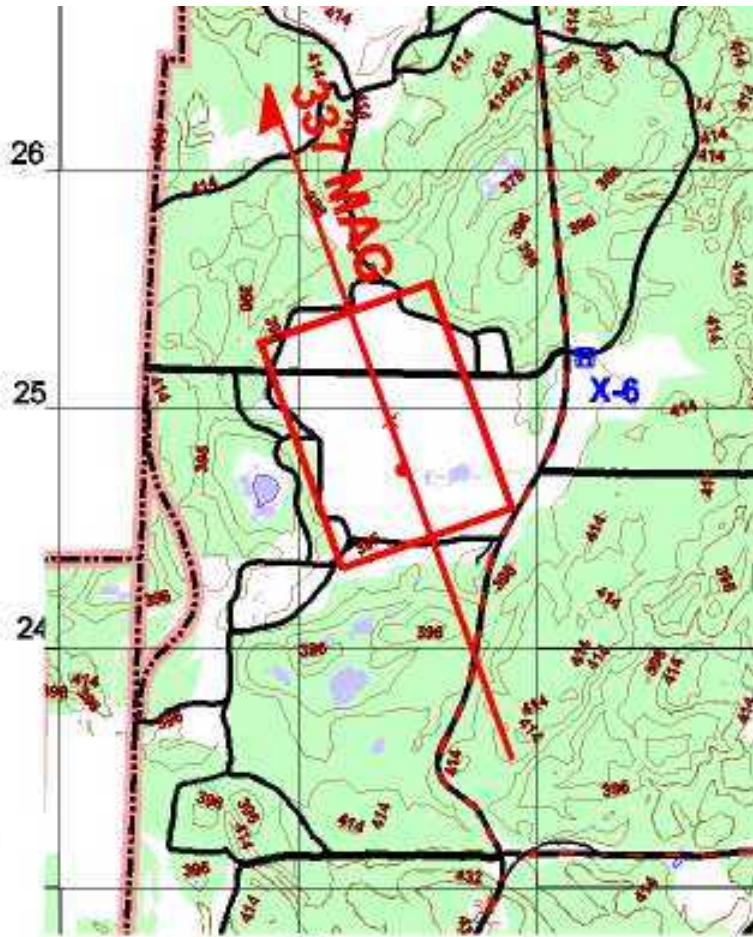

Arno DZ (South to North)

CDS PI Coordinates:
UTM
387431 M East 5124745 M North
Latitude Longitude
N 46 16 01 W 94 27 39

DZ Centerpoint Coordinates:
UTM
387381 M East 5124945 M North
Latitude Longitude
N 46 16 07 W 94 27 41

- ✕ DZ Center Point
- CDS PI
- ▭ Drop Zone Boundary
- ▨ Impact Area
- ▭ Winter Training Area
- ▣ Helicopter Landing Pads
- ~ 9 Meter Contour
- ~ 1 Kilometer Grid

Projection: UTM, Zone 15 Datum: NAD 83