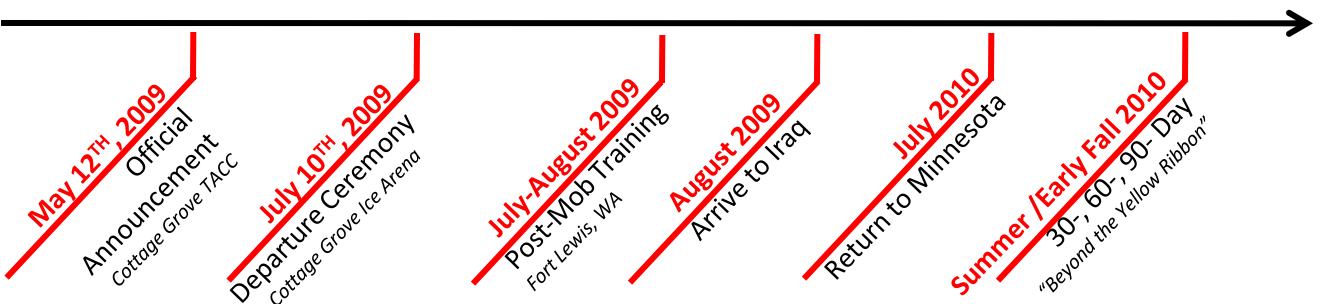

Age

The average age of the deploying Minnesota Soldiers is 27 years old. The youngest Soldier is 19, and the oldest is 49.

Gender

Of the 82 total deploying Minnesota Soldiers, 51% are men and 49% are women.

Race

Of the 82 total deploying Minnesota Soldiers, 78 (96%) are Caucasian; 1 (1%) is African American; 2 (2%) are Asian; and 1 (1%) is Hispanic.

Dependents

Nearly one quarter of the 82 deploying Minnesota Soldiers – 22 (27%) – have dependent children.

*Percentages subject to change

Previous Deployments

This is the 1ST deployment for 204TH ASMC. It is the 1ST deployment for 54 (66%) of the Soldiers, the 2ND deployment for 16 (20%) Soldiers, the 3RD deployment for 5 (7%) of the Soldiers, and the 4TH deployment for 1 (1%) Soldier.

Timeline